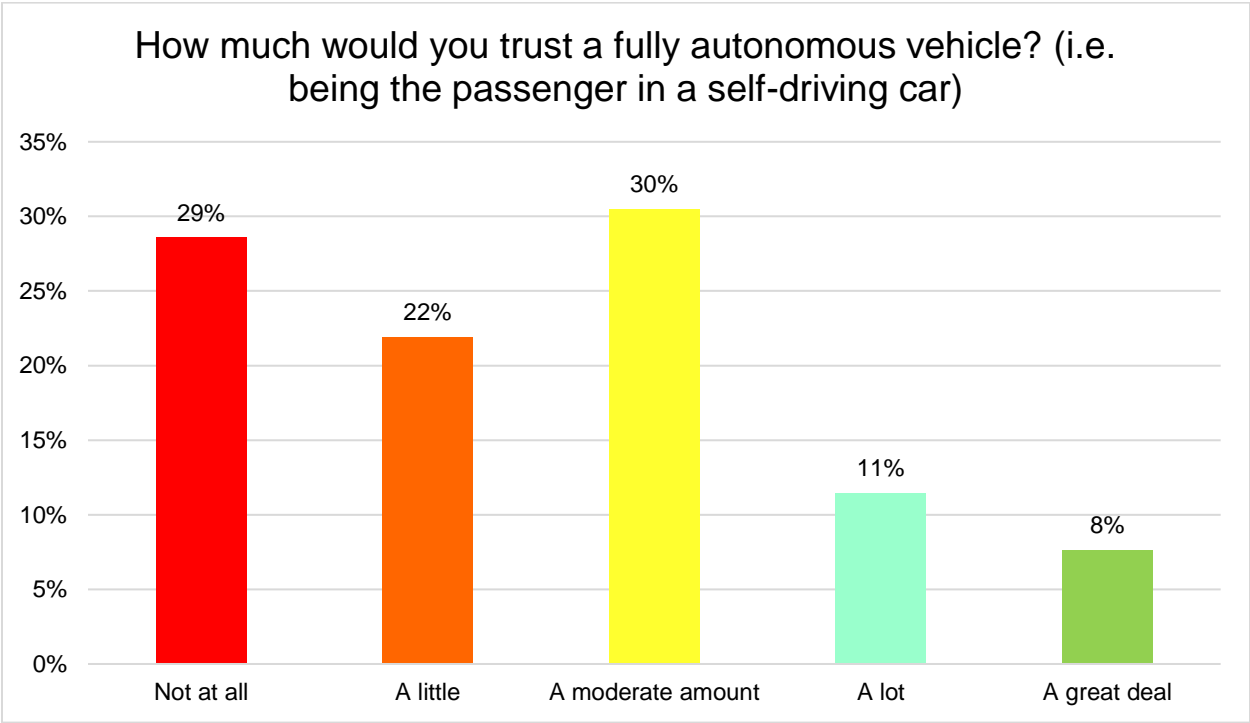

**Autonomous Cars
Survey Results
January 2019**

1. Overview of current report

This report presents key findings from January's monthly survey. The survey aimed to better understand perceptions towards autonomous cars. The findings indicate a generally mistrustful, negative view of autonomous cars.

2. Results

Sample: 339

How would you define a fully autonomous car?

Sample: 339

Sample: 315

Sample: 315

How concerned are you about:

Sample: 315