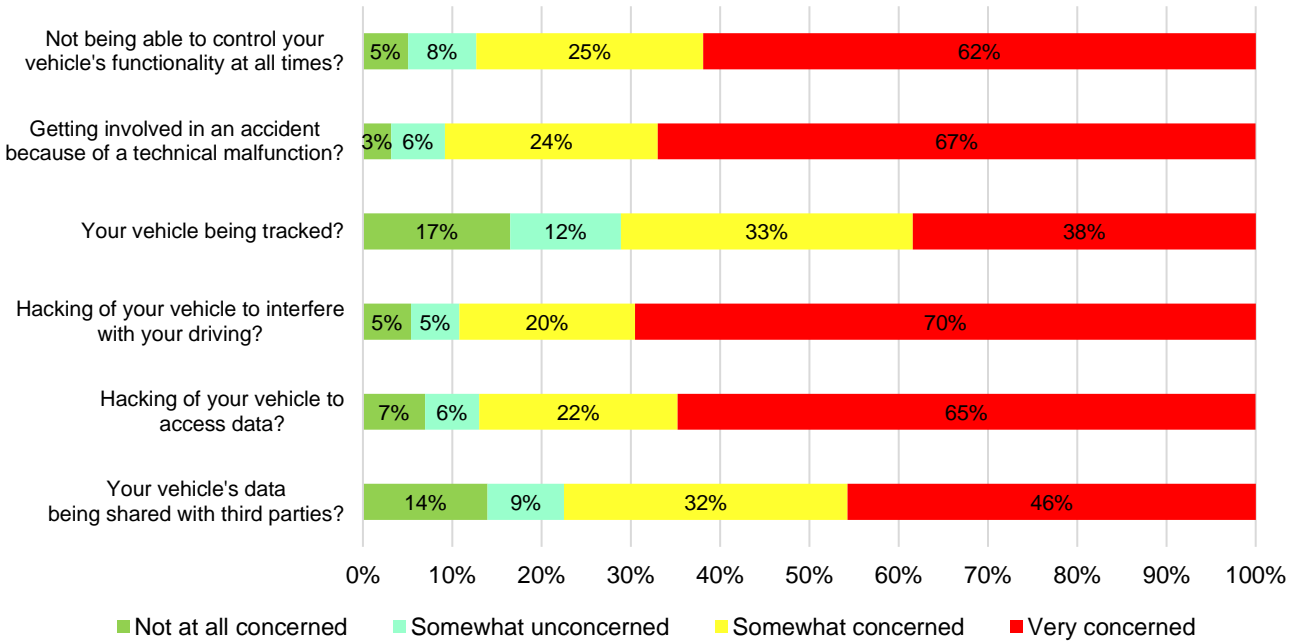

**Autonomous Cars
Survey Results
January 2019**

1. Overview of current report

This report presents key findings from January's monthly survey. The survey aimed to better understand perceptions towards autonomous cars. The findings indicate a generally mistrustful, negative view of autonomous cars.

2. Results

Sample: 339

How would you define a fully autonomous car?

Sample: 339

Sample: 315

Sample: 315

How concerned are you about:

Sample: 315

End.

Thank you!