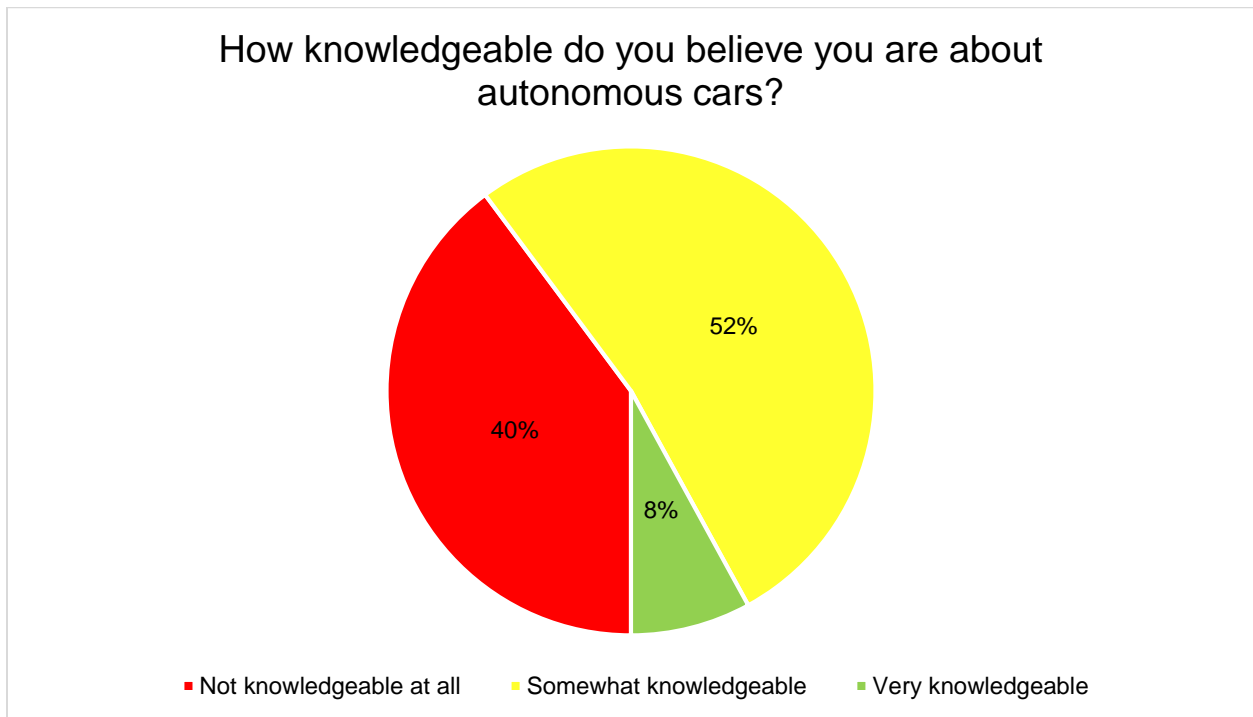

**Autonomous Cars
Survey Results
January 2019**

1. Overview of current report

This report presents key findings from January's monthly survey. The survey aimed to better understand perceptions towards autonomous cars. The findings indicate a generally mistrustful, negative view of autonomous cars.

2. Results

Sample: 339

How would you define a fully autonomous car?

Sample: 339

Sample: 315

Sample: 315

How concerned are you about:

Sample: 315